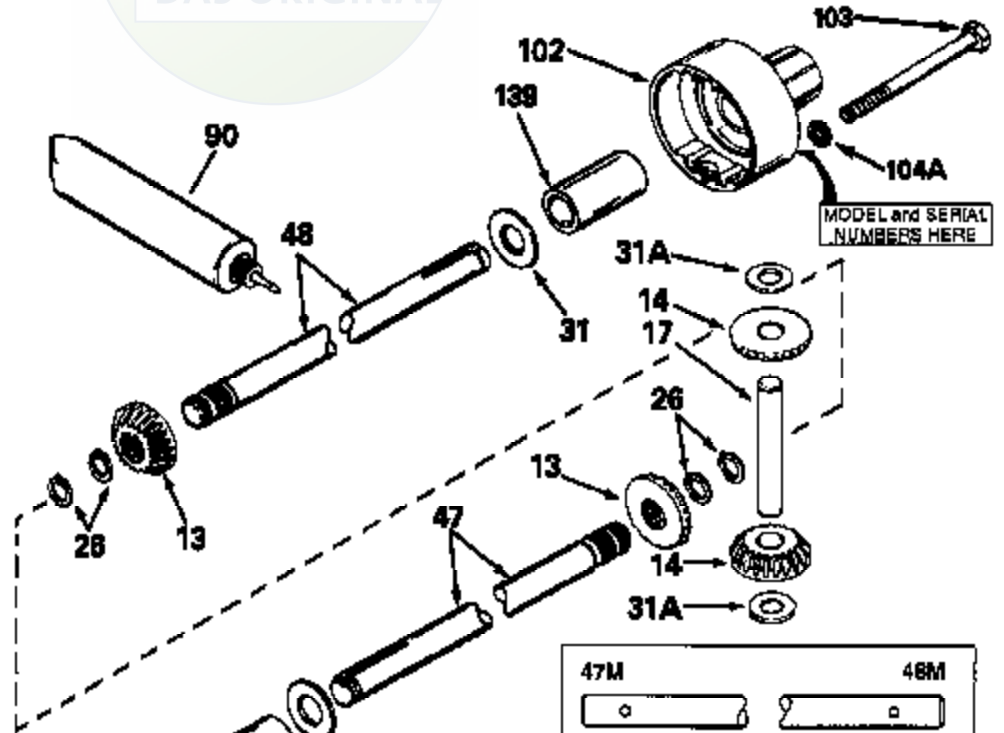

JOIST

SICHER IST DAS:
DAS ORIGINAL

47	48
47A	48A
47B	48B
47C	48C
47D	48D
47E	48E
47H	48H
47L	48L

47M	48M
47P	48P
47R	48R
47V	48V
47W	48W
47X	48X

Ref #	Part Number	Qty	Description
14	778068		Gear, Pinion (16 teeth)
17	786040		Pin, Drive
26	792018		Ring, Retaining
31A	780096		Washer, Thrust
31	780001		Washer (3/4" ID x 1-1/2" OD x 1/16" t hick)
47H	774213		Axle (7-3/8" long)
48H	774212		Axle (18-3/4" long)
82	786051		Sprocket. No Teeth 60. O.D. 9.841
82	786070		Sprocket. No Teeth 48. O.D. 7.920
82	786041A		Sprocket. No Teeth 45. O.D. 7.389
82	786042		Sprocket. No Teeth 40. O.D. 6.650
82	786043		Sprocket. No Teeth 54. O.D. 8.823
90	788067B	100-134	Grease 92.1 bottle Bentonite greas e)
101	774073	Peerless	Differential Carrier Hsg (Incl. 137)
102	774073		Differential Carrier Hsg (Incl. 139)
103	792041		Screw, 5/16-18 x 3-3/4"
104	792042		Nut, Lock, 5/16-18 (Use as required)
104A	792061		Washer, Flat, 5/16"
137	780077		Bushing (3/4" ID x 1-1/16" OD x 2-1/1 6" long)
139	780077		Bushing (3/4 ID x 1-1/16" OD x 2-1/16 " long)