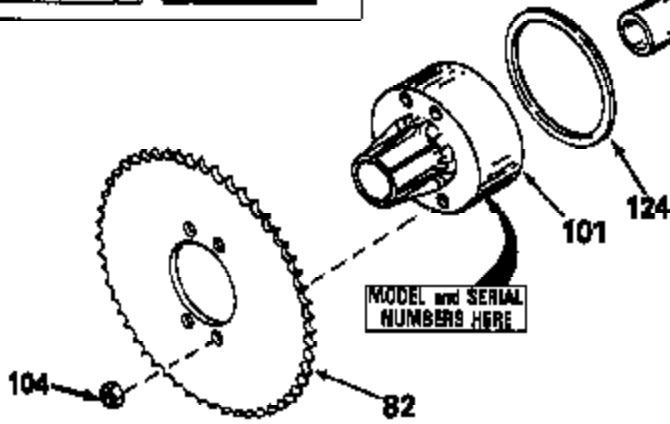

JOIST

SICHER IST DAS:
DAS ORIGINAL

47	48
47A	48A
47B	48B
47C	48C
47D	48D
47E	48E
47H	48H
47L	48L

47M	48M
47P	48P
47R	48R
47V	48V
47W	48W
47X	48X

Ref #	Part Number	Qty	Description
14	778068		Gear, Pinion (16 teeth)
17	786040		Pin, Drive
26	792018		Ring, Retaining
31A	780096		Washer, Thrust
31	780001		Washer (3/4" ID x 1-1/2" OD x 1/16" t hick)
47H	774213		Axle (7-3/8" long)
48H	774212		Axle (18-3/4" long)
82	786051		Sprocket. No Teeth 60. O.D. 9.841
82	786070		Sprocket. No Teeth 48. O.D. 7.920
82	786041A		Sprocket. No Teeth 45. O.D. 7.389
82	786042		Sprocket. No Teeth 40. O.D. 6.650
82	786043		Sprocket. No Teeth 54. O.D. 8.823
90	788067B	100-134	Grease 92.1 bottle Bentonite greas e)
101	774073	Peerless	Differential Carrier Hsg (Incl. 137)
102	774073		Differential Carrier Hsg (Incl. 139)
103	792041		Screw, 5/16-18 x 3-3/4"
104	792042		Nut, Lock, 5/16-18 (Use as required)
104A	792061		Washer, Flat, 5/16"
137	780077		Bushing (3/4" ID x 1-1/16" OD x 2-1/1 6" long)
139	780077		Bushing (3/4 ID x 1-1/16" OD x 2-1/16 " long)